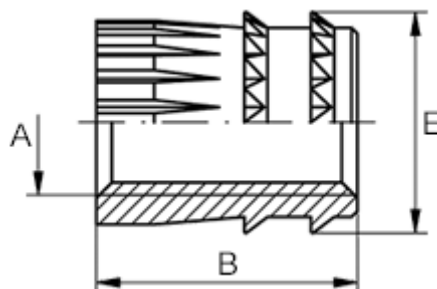

Data Sheet

Article number: 12830000060800
Description: KLEE-coil 830 000 060.800
M6 Brass

Measures

Female thread A	= M6
Length B	= 7.0
Max outer diameter E	= 9.0
Number of cramping feathers	= 1
Recommended bore diameter	= 7.9 to 8